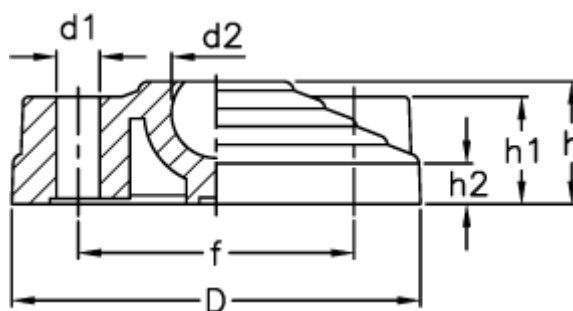

# Data Sheet

Article number: 2310301342

Description: E+G Base without no-slip disc  
LV.F-100-24

## Measures

---

D	= 100
d1	= 12.5
d2	= 24
f	= 70
h	= 24
h1	= 21
h2	= 9
Max load (N)	= 25000